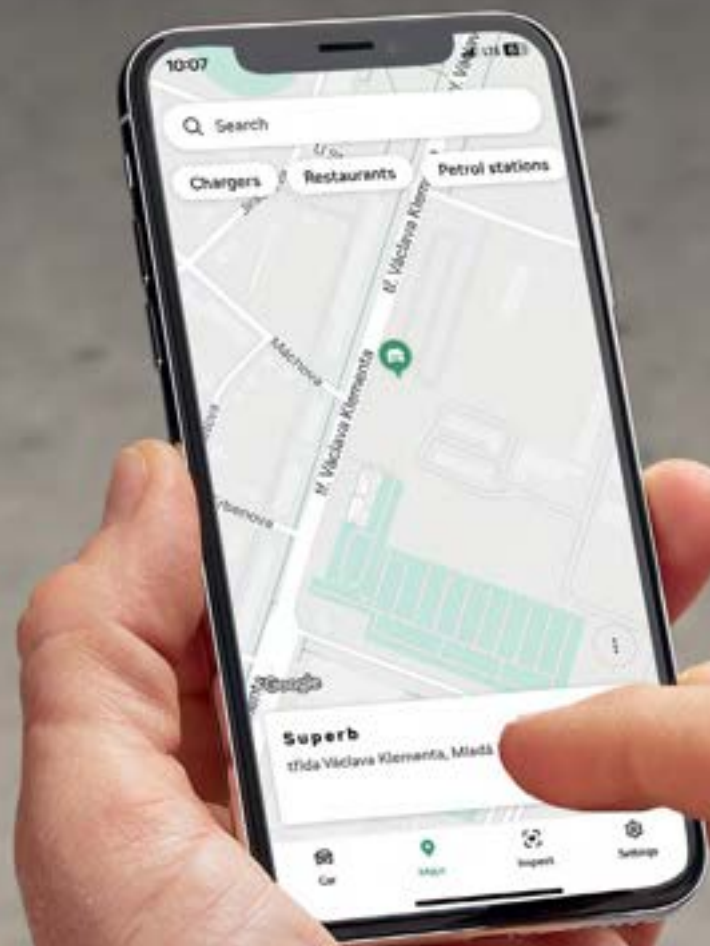

# MyŠkoda

Škoda Connect and other digital services in your pocket.

It's about the journey, not just the destination – and with the Škoda Superb, everyone in the vehicle can enjoy the trip. A connected multimedia system makes it easy to communicate with friends and family, get the information you need, and keep you and your passengers happy and entertained while you drive.

With MyŠkoda you can enjoy even greater interaction with your vehicle. Use the app to remotely check the status of your vehicle, lock or unlock it, or display its parking position. Keep track of your driving data and statistics so you can see, for example, how your monthly driven distance or fuel consumption changes. The app also offers access to the vehicle manual or allows you to interact with your preferred service partner, with a number of further functions just waiting to be explored.